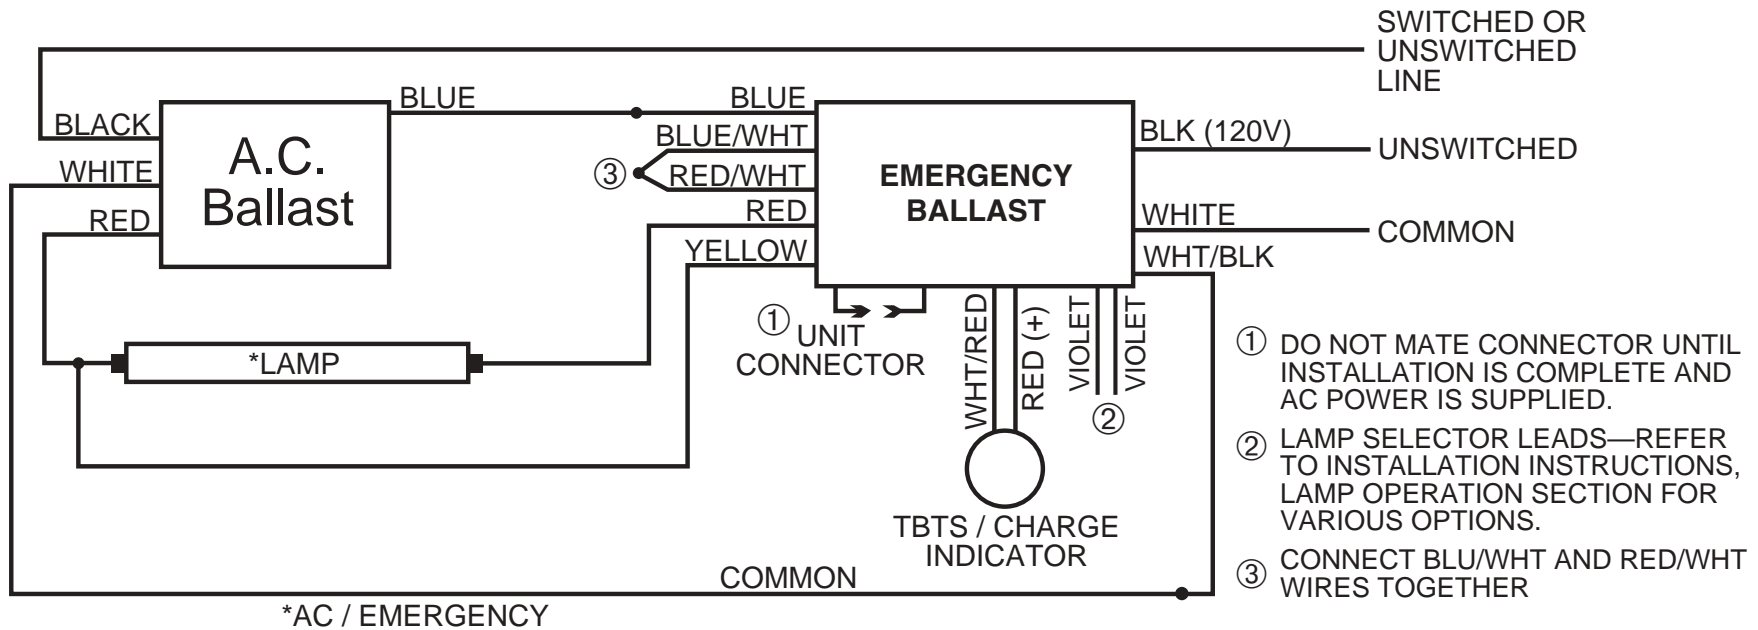

ONE LAMP INSTANT START BALLAST

PHONE (520) 294-3292

FAX (520) 741-2837

WEB www.lotaengineering.com