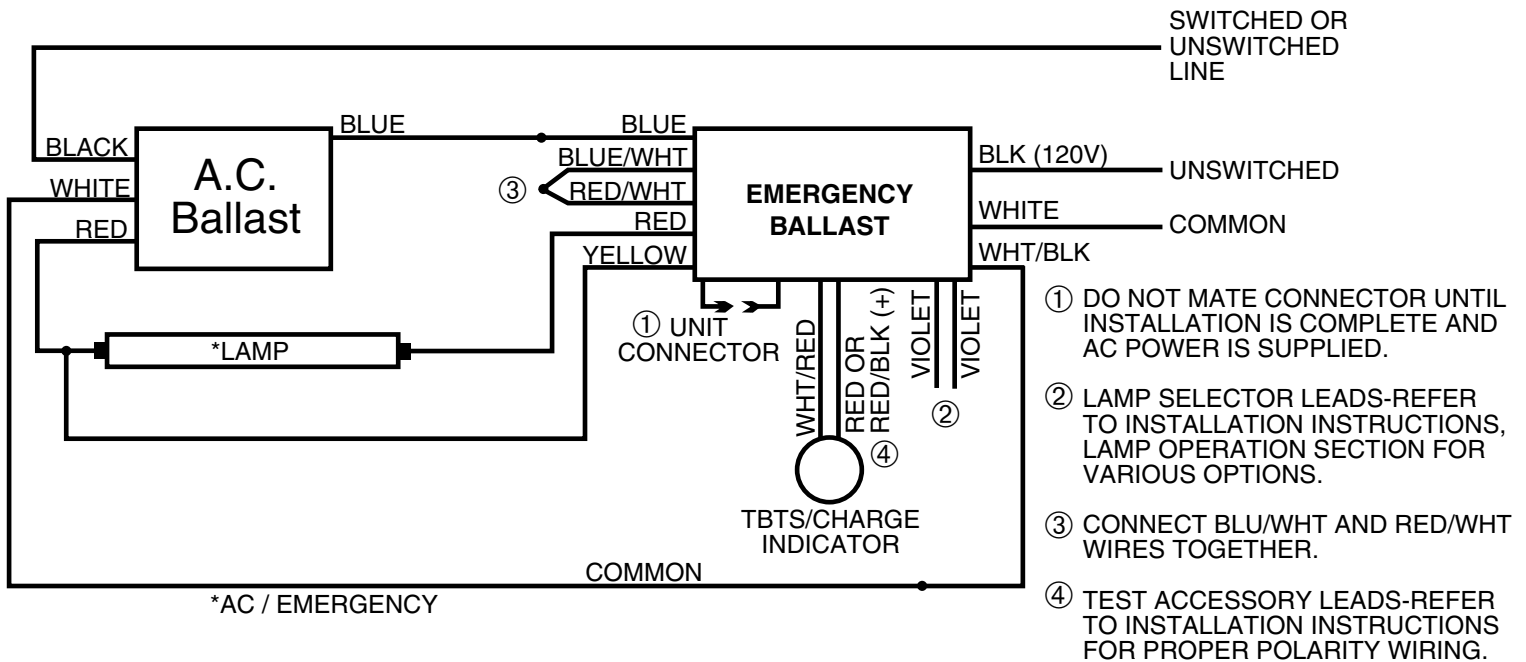

## ONE LAMP INSTANT START BALLAST

1LISB\_120\_D