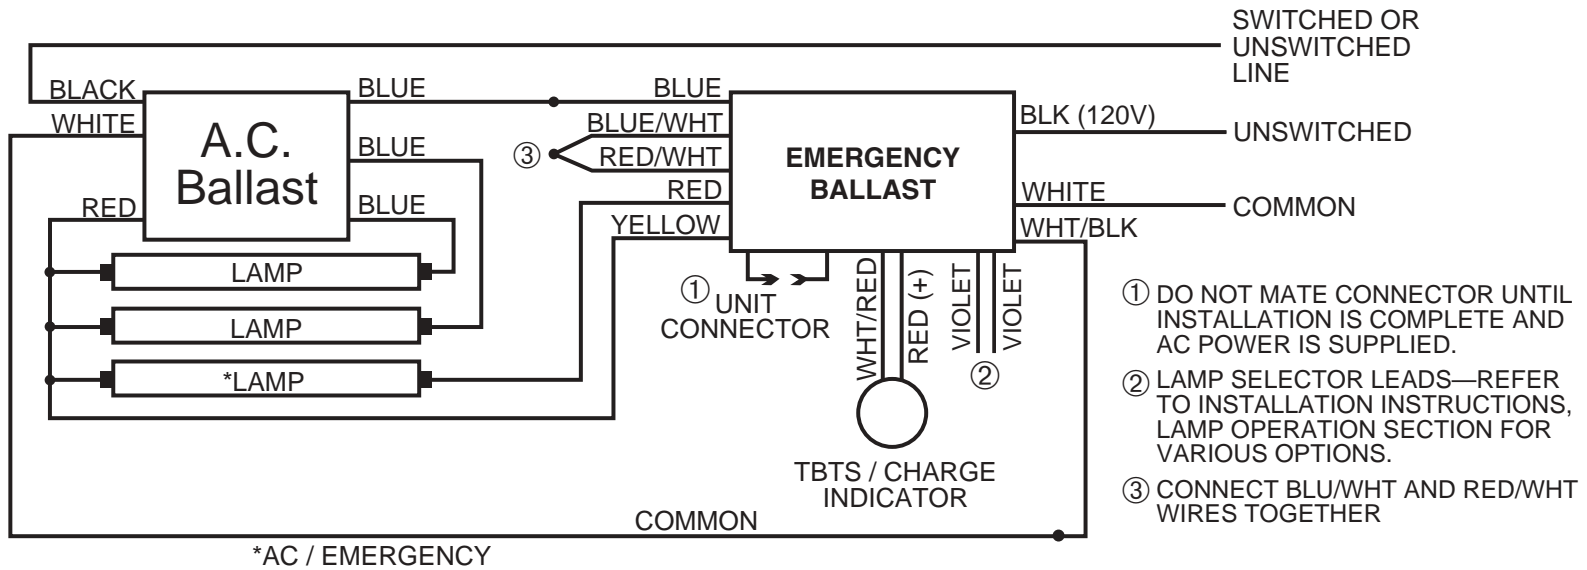

THREE LAMP INSTANT START BALLAST

*AC / EMERGENCY