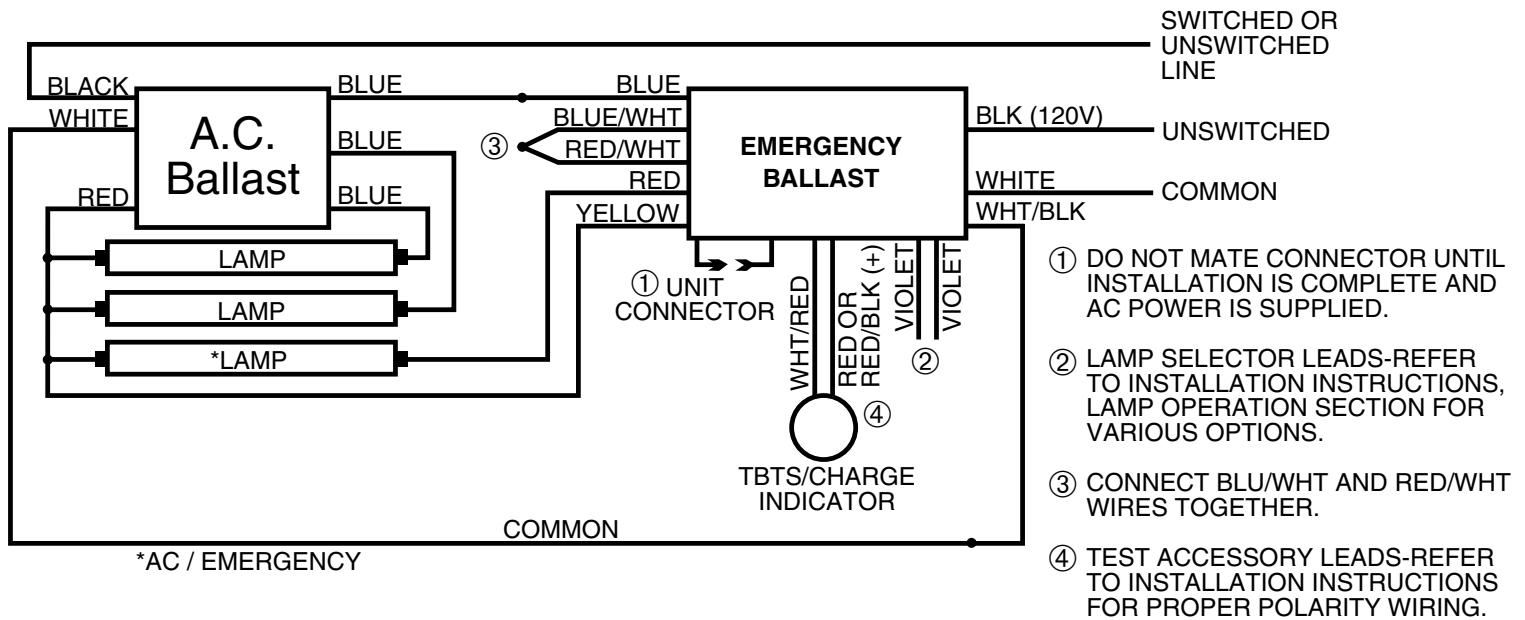

## THREE LAMP INSTANT START BALLAST

3LISB\_120\_D