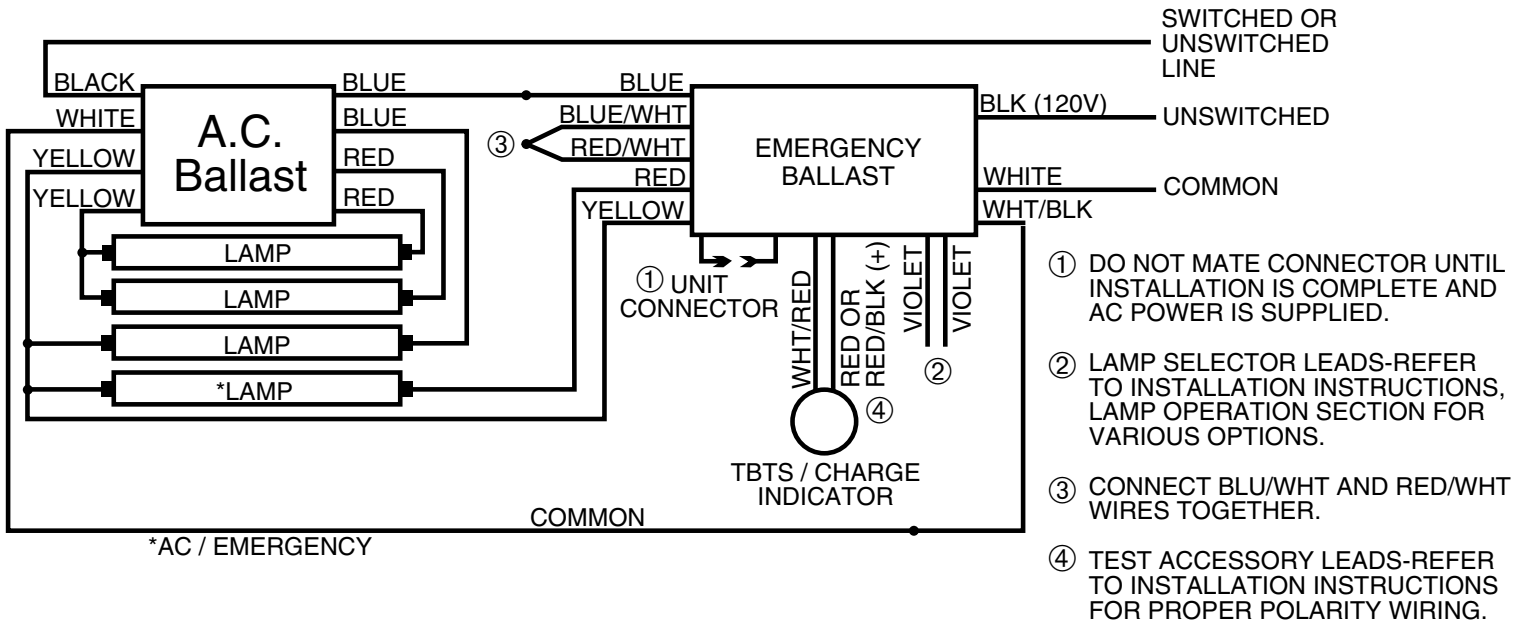

## FOUR LAMP INSTANT START BALLAST

4LISB\_120\_D