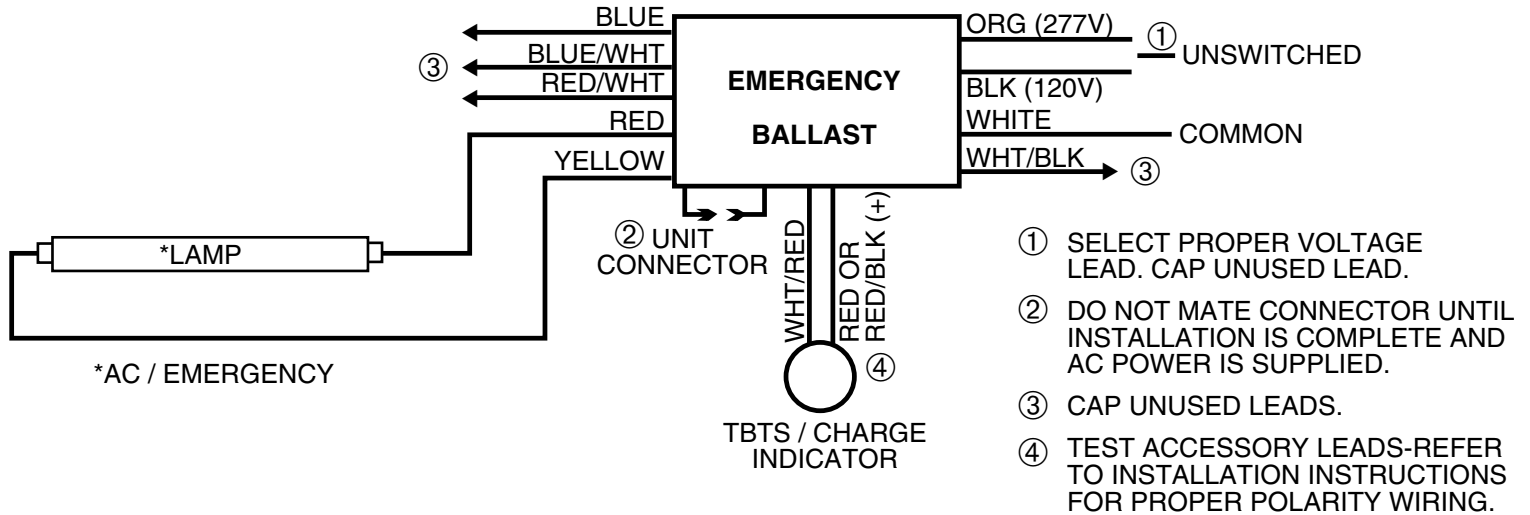

ONE LAMP EMERGENCY ONLY

1LEO_D

NOTES

Wiring and Troubleshooting Tips are available on-line at <http://www.iotaengineering.com/wiringtips.pdf>

IOTA
ENGINEERING, L.L.C.