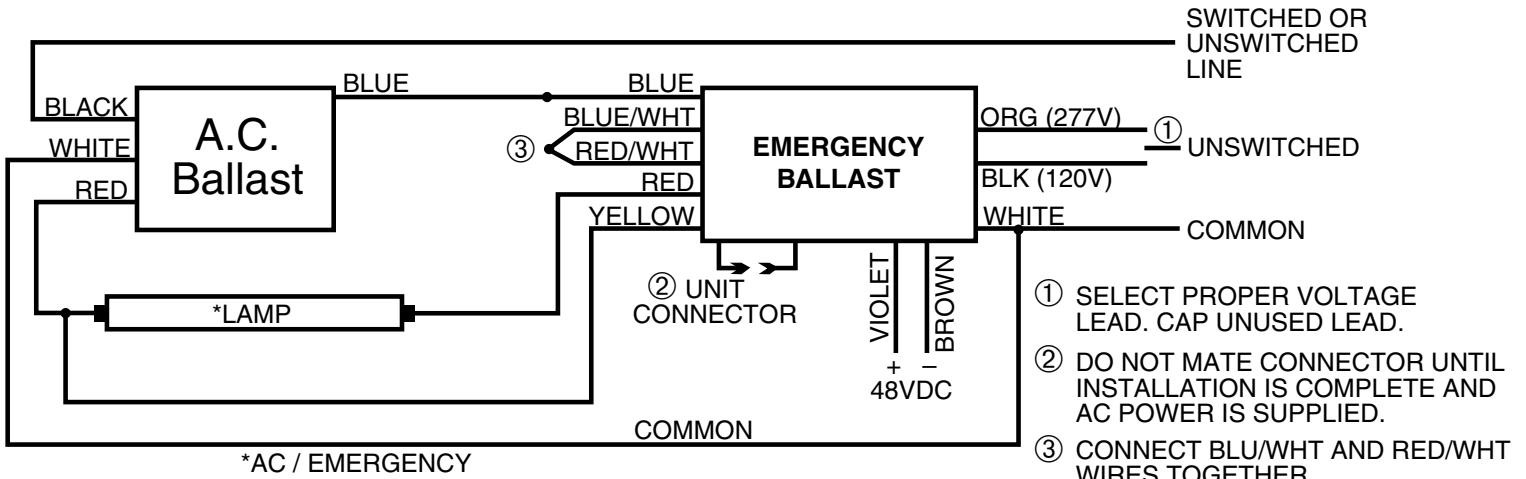

## ONE LAMP INSTANT START BALLAST

1LISB\_D48T