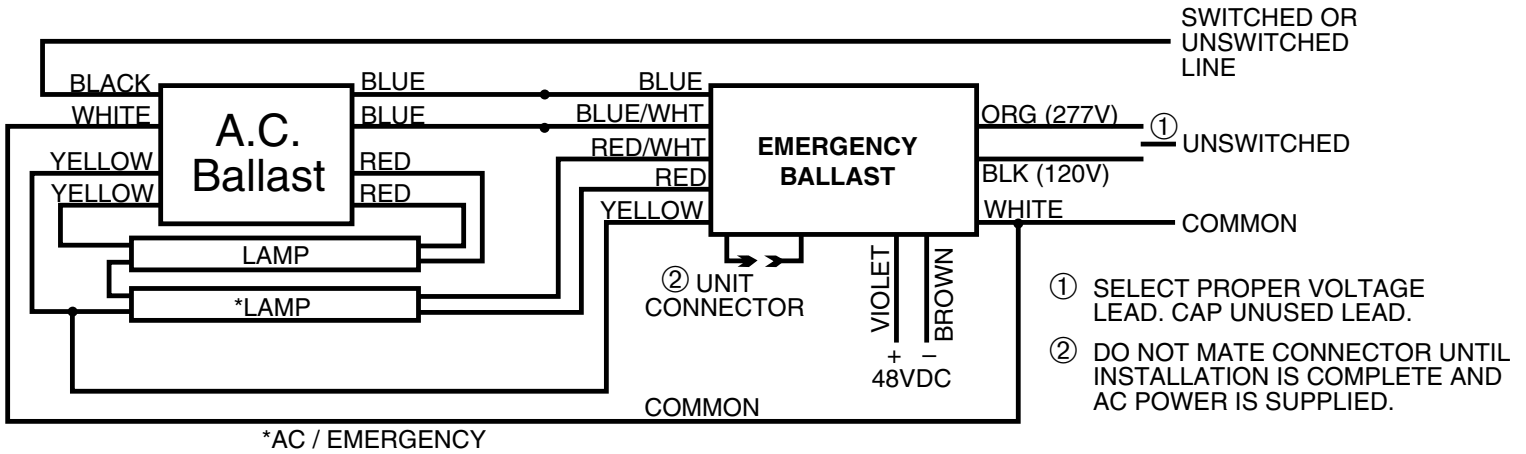

TWO LAMP RAPID START BALLAST

2LRSB_2_D48T

NOTES

Wiring and Troubleshooting Tips are available on-line at <http://www.iotaengineering.com/wiringtips.pdf>

IOTA
ENGINEERING, L.L.C.