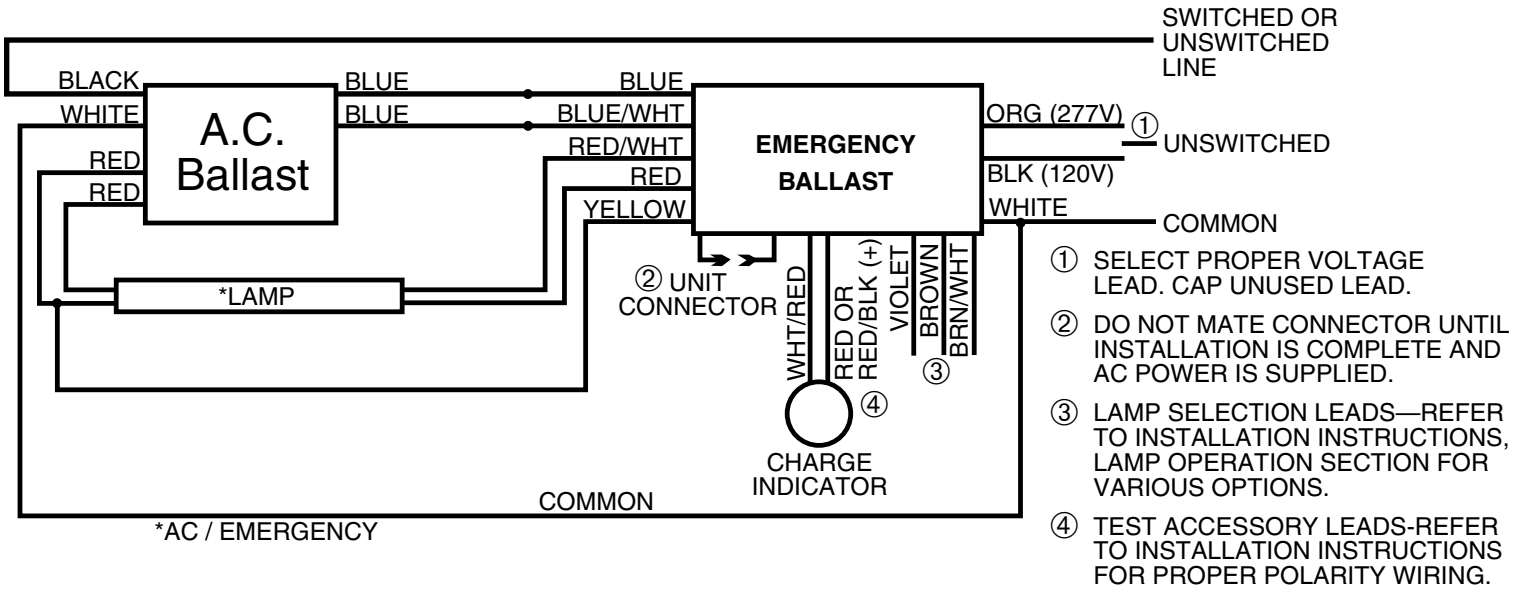

ONE LAMP RAPID START BALLAST

1LRSB_160

NOTES

Wiring and Troubleshooting Tips are available on-line at <http://www.iotaengineering.com/wiringtips.pdf>

IOTA
ENGINEERING, L.L.C.