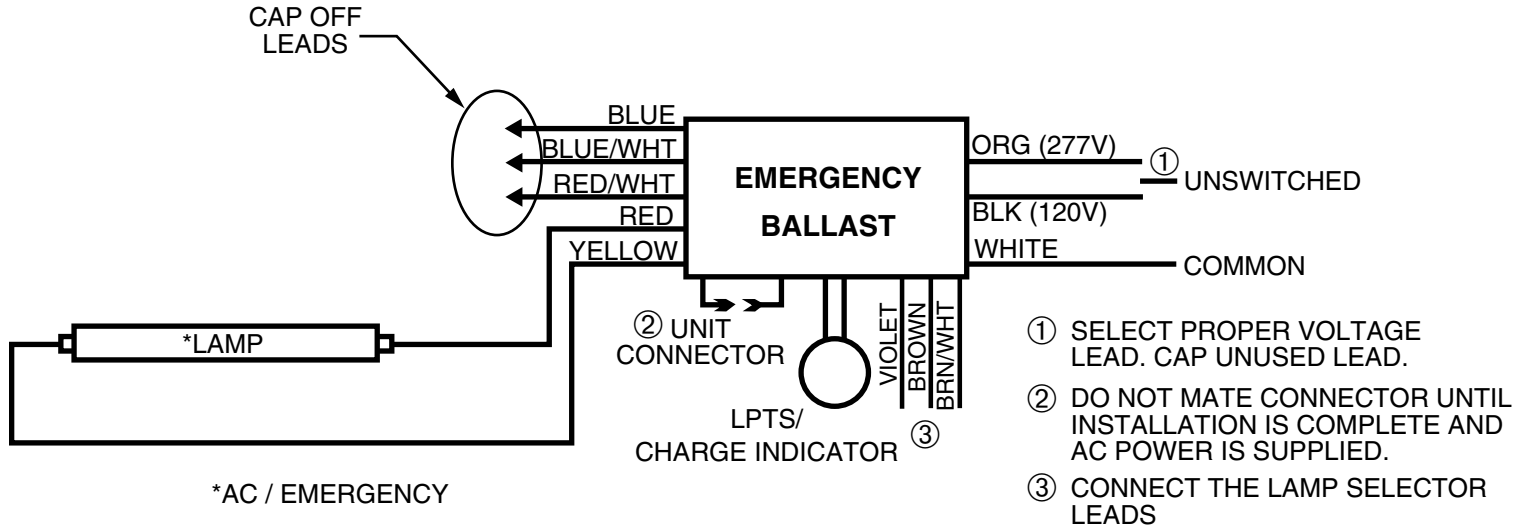

ONE LAMP EMERGENCY ONLY

1LEO_160

NOTES

Wiring and Troubleshooting Tips are available on-line at <http://www.iotaengineering.com/wiringtips.pdf>

IOTA
ENGINEERING, L.L.C.