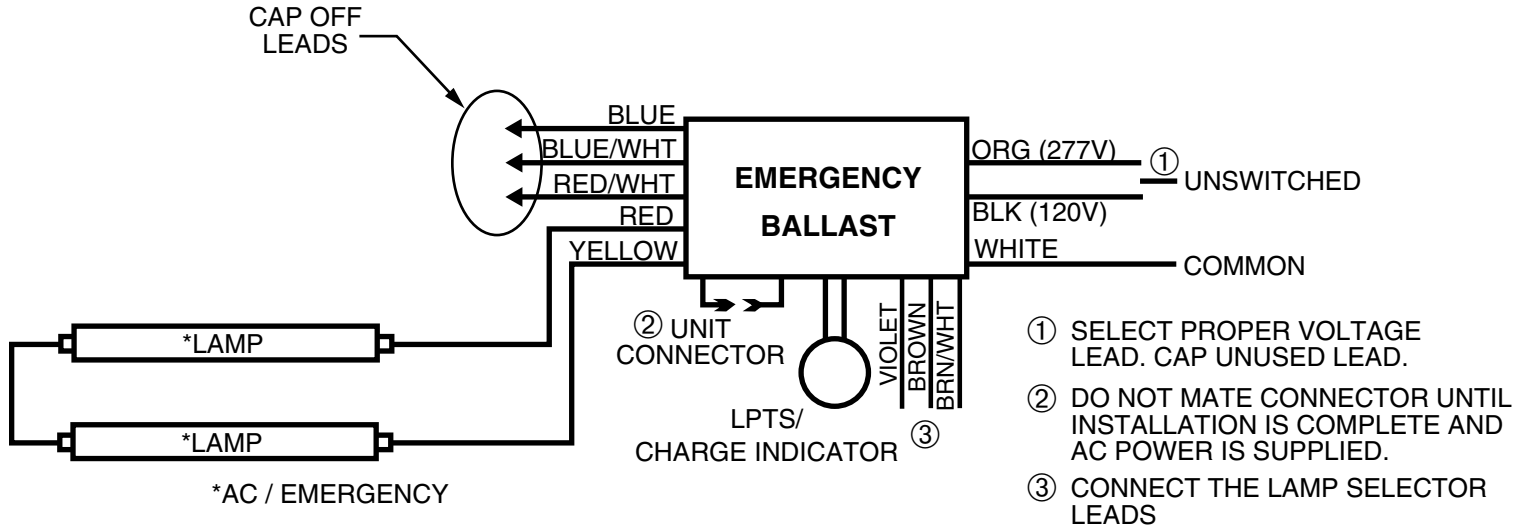

TWO LAMP EMERGENCY ONLY

2LEO_160

NOTES

Wiring and Troubleshooting Tips are available on-line at <http://www.iotaengineering.com/wiringtips.pdf>

IOTA
ENGINEERING, L.L.C.