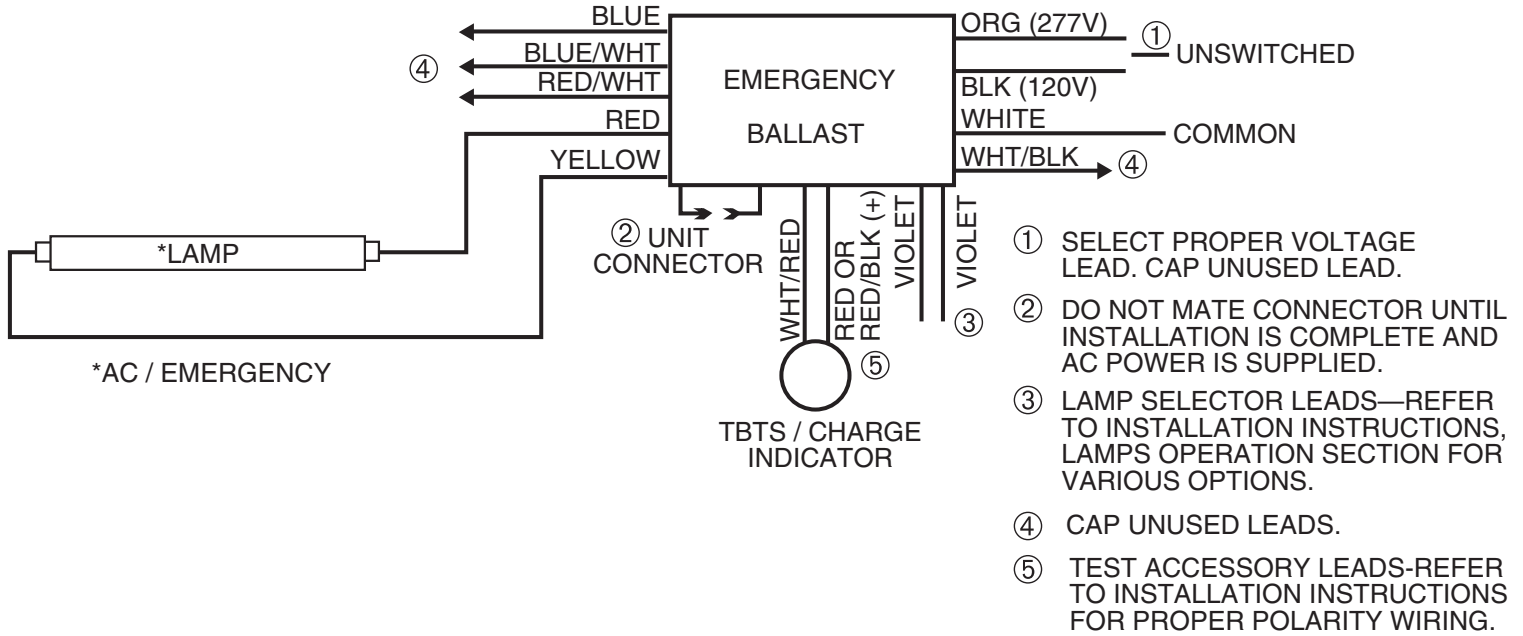

ONE LAMP EMERGENCY ONLY

1LEO_80_D

NOTES

Wiring and Troubleshooting Tips are available on-line at <http://www.iotaengineering.com/wiringtips.pdf>

IOTA
ENGINEERING, L.L.C.