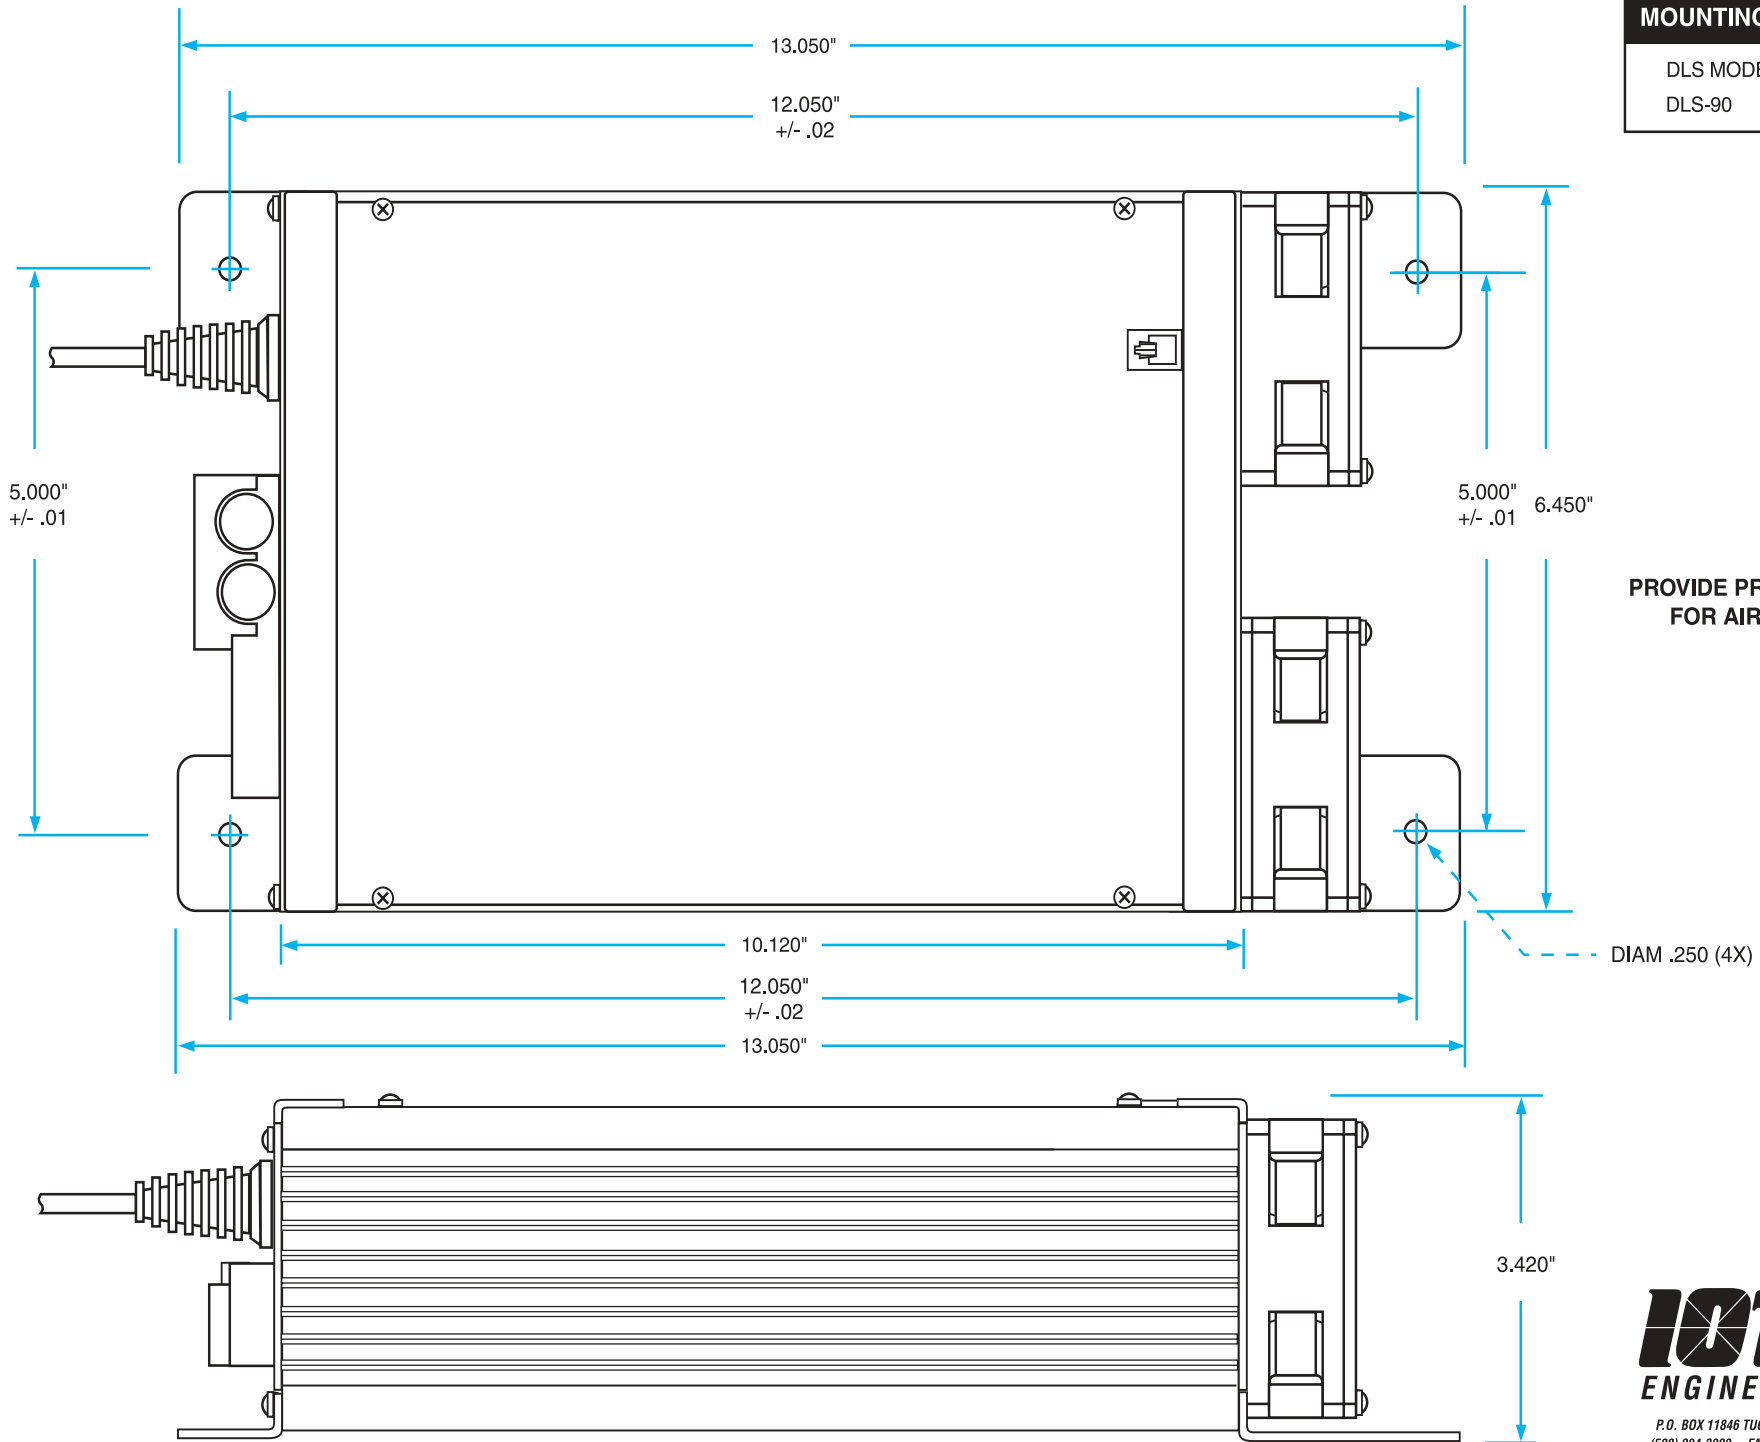

MOUNTING SPECIFICATIONS

DLS MODELS:
DLS-90

IOTA
ENGINEERING

P.O. BOX 11846 TUCSON, AZ 85734
(520) 294-3292 · FAX (520) 741-2837
www.iotaengineering.com