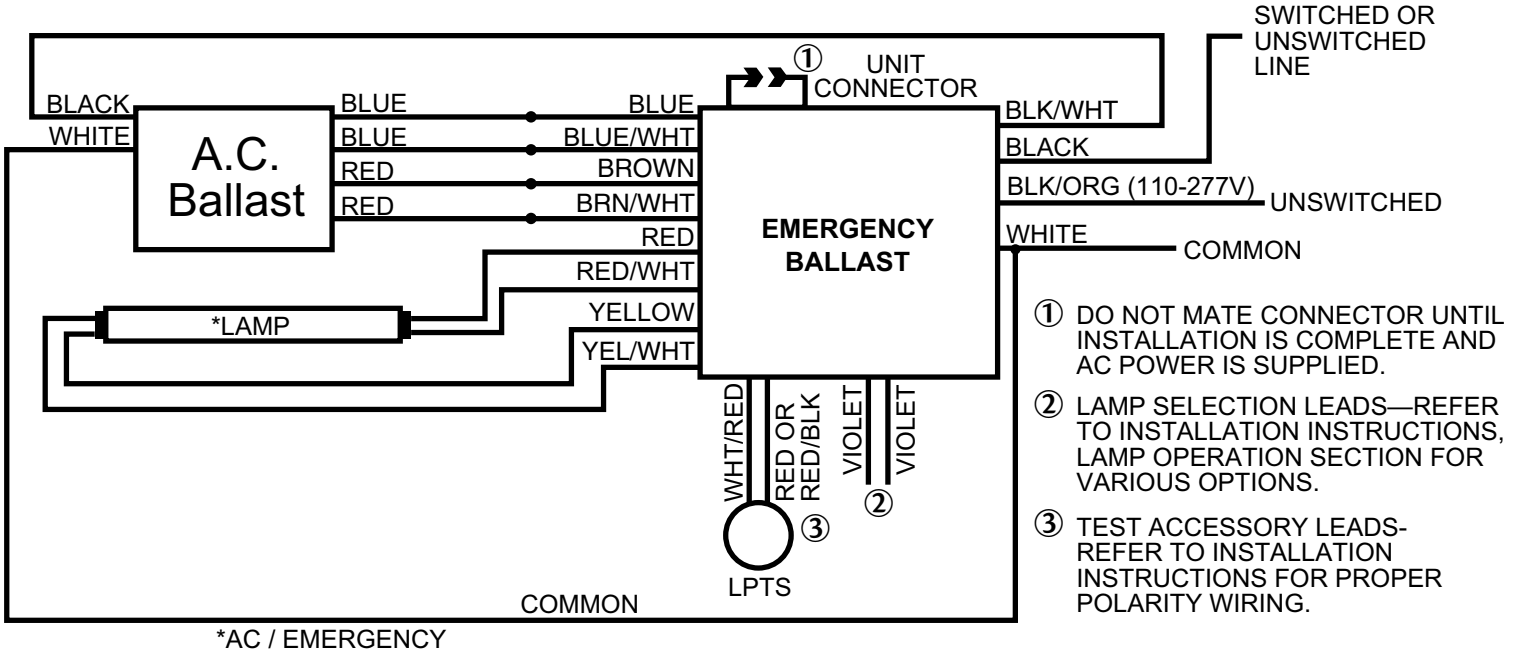

ONE LAMP RAPID START BALLAST

ISD80AC_1

NOTES

Wiring and Troubleshooting Tips are available on-line at <http://www.iotaengineering.com/wiringtips.pdf>