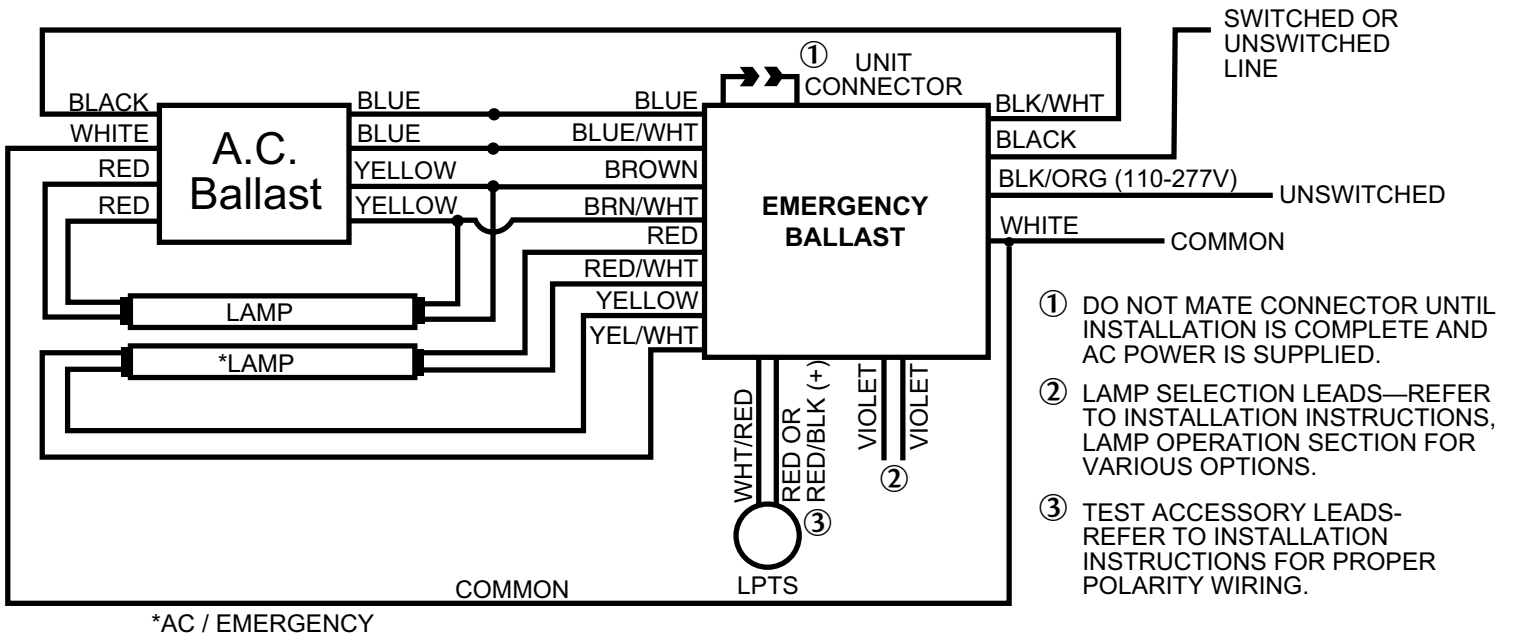

TWO LAMP RAPID START BALLAST

ISD80AC_2

NOTES

Wiring and Troubleshooting Tips are available on-line at <http://www.iotaengineering.com/wiringtips.pdf>