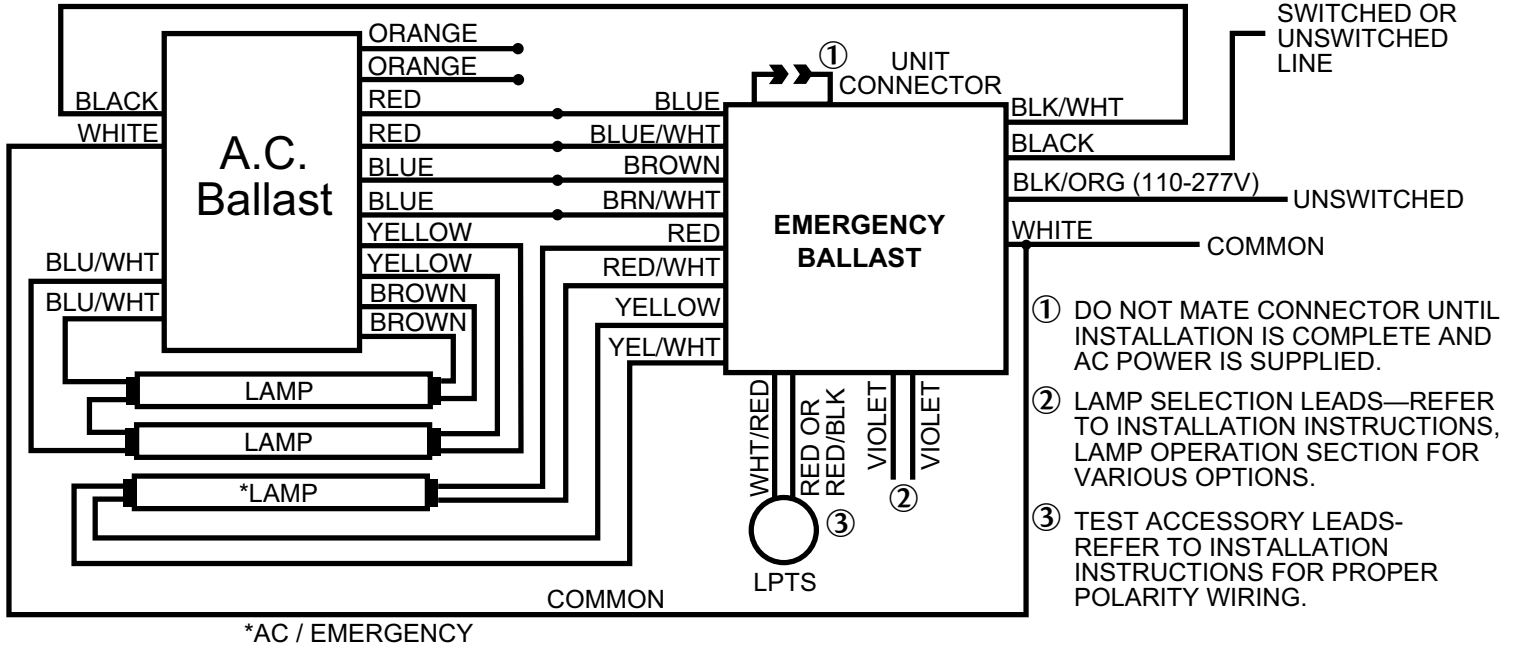

## THREE LAMP RAPID START BALLAST

ISD80AC\_17