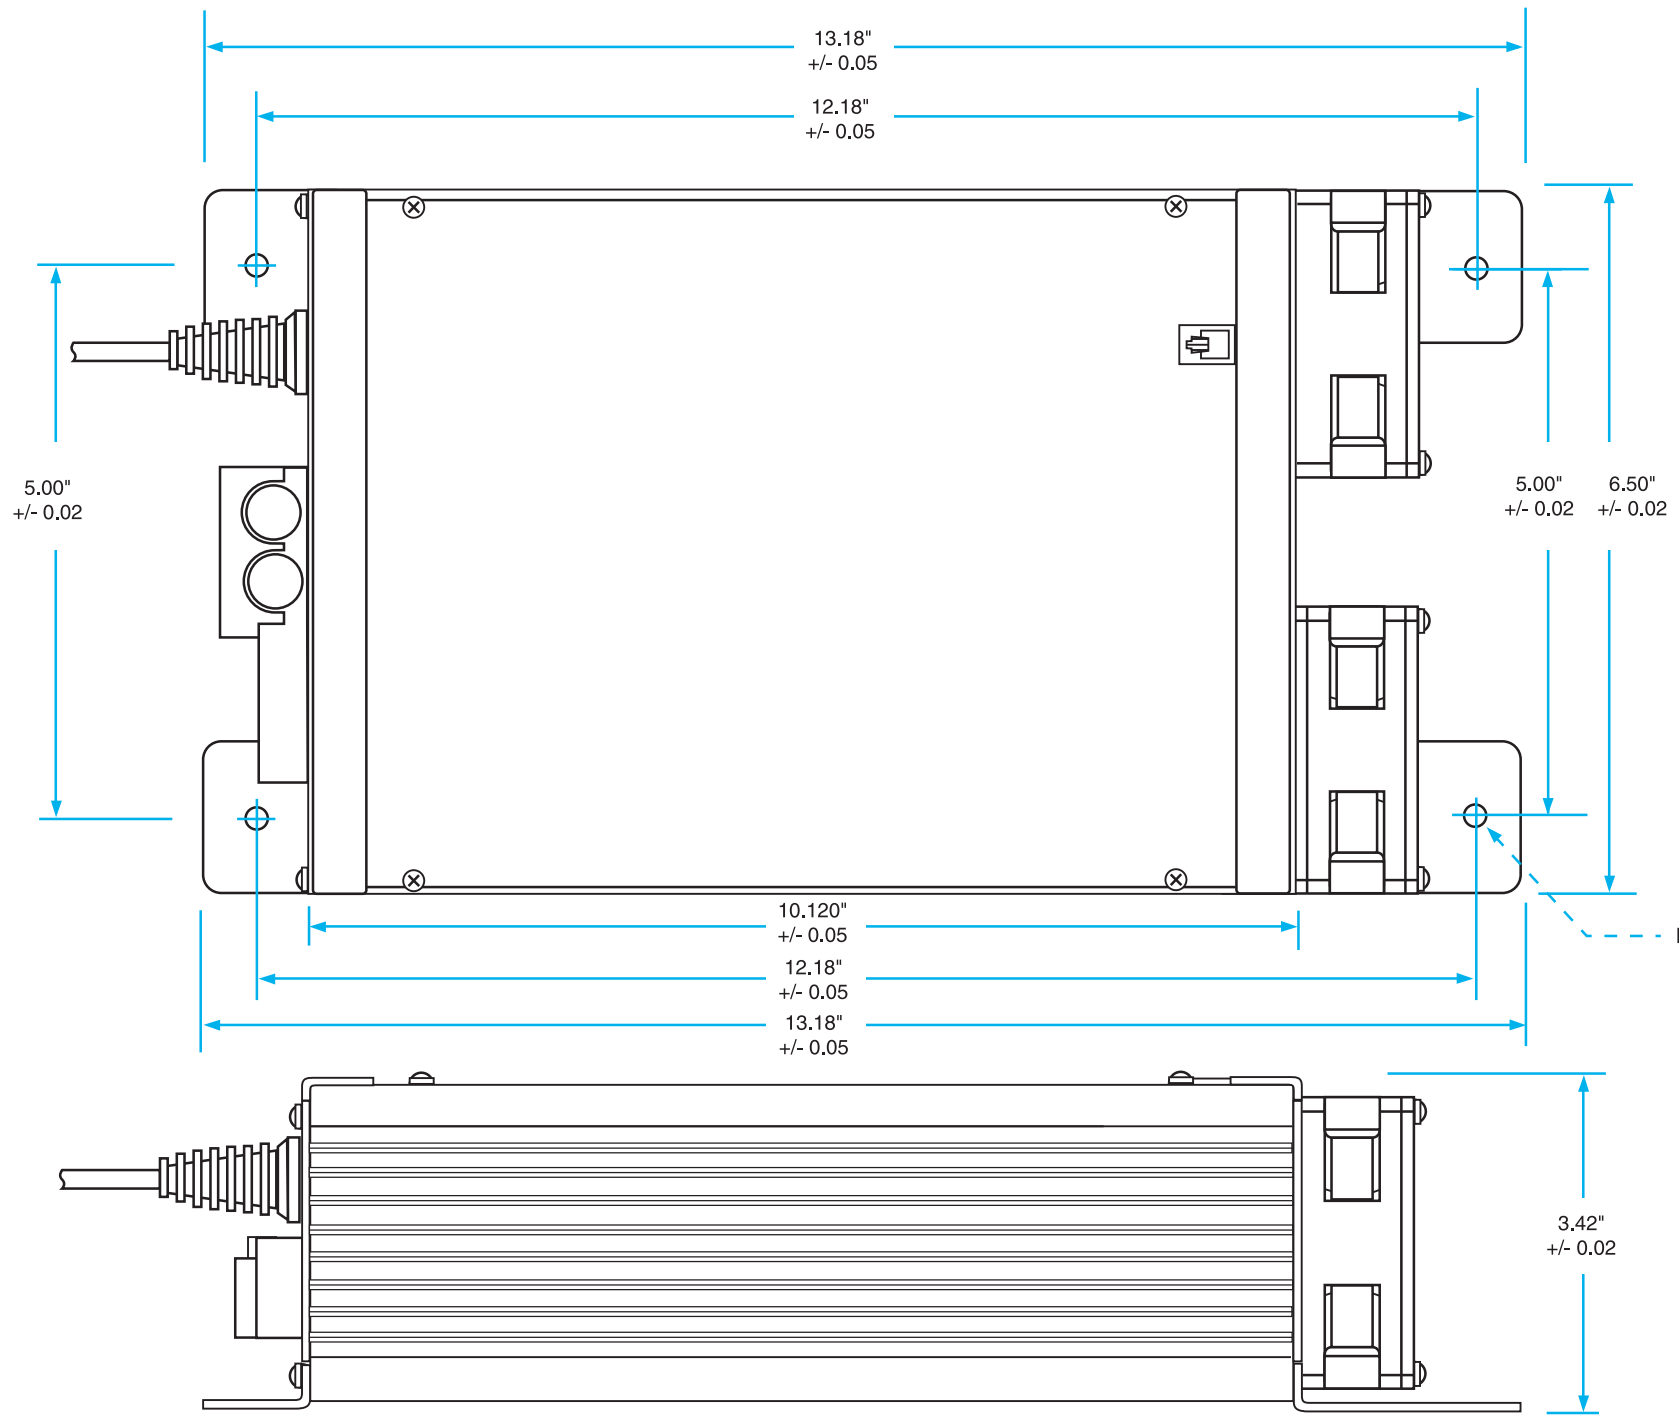

MOUNTING SPECIFICATIONS

DLS MODELS:
DLS-90

**PROVIDE PROPER CLEARANCE
FOR AIR INTAKE TO FAN**