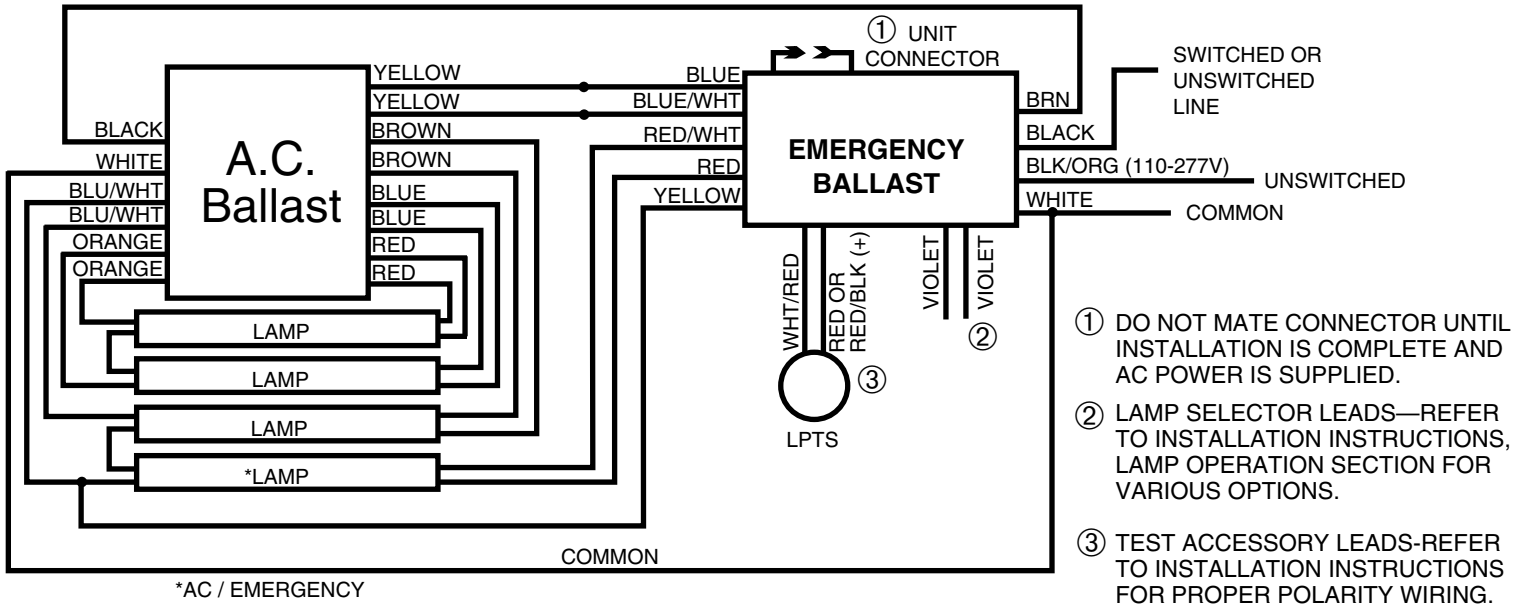

FOUR LAMP RAPID START BALLAST

NISD80_16

NOTES

For 208VAC applications, consult Customer Service.

IOTA
ENGINEERING, L.L.C.