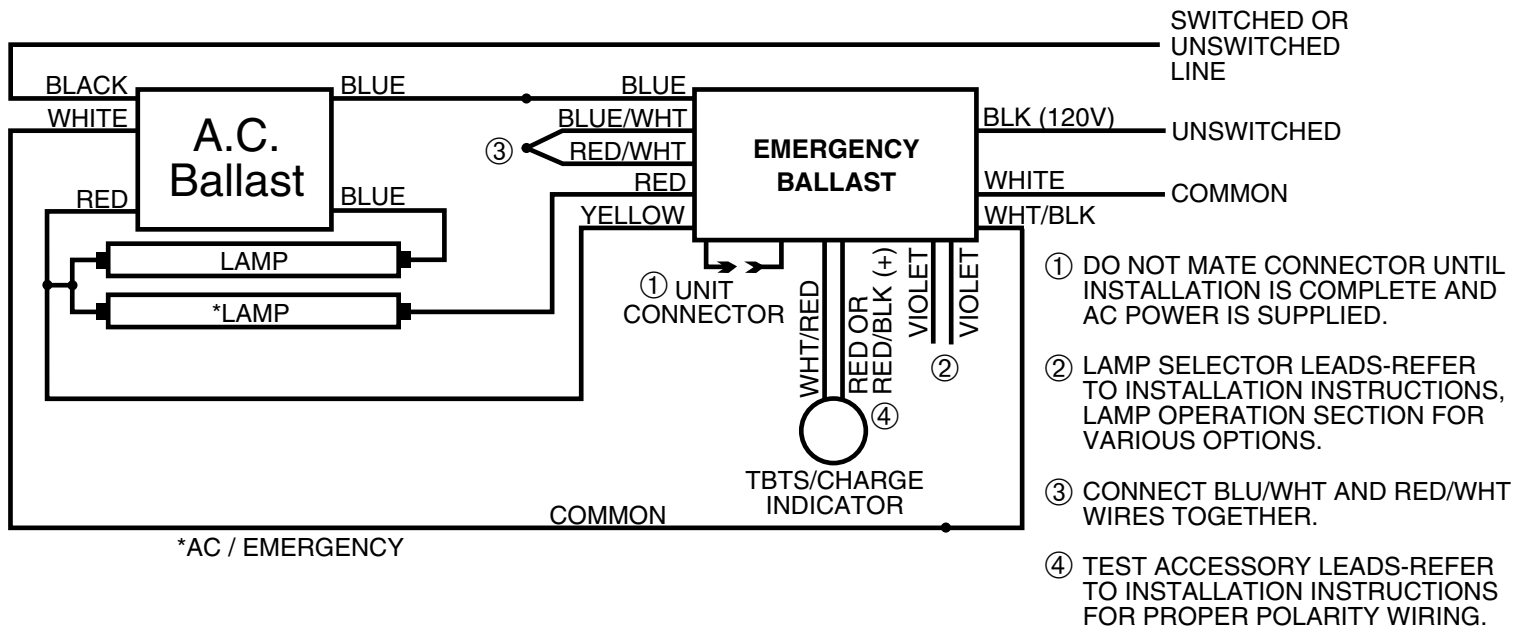

## TWO LAMP INSTANT START BALLAST

2LISB\_2\_120\_D