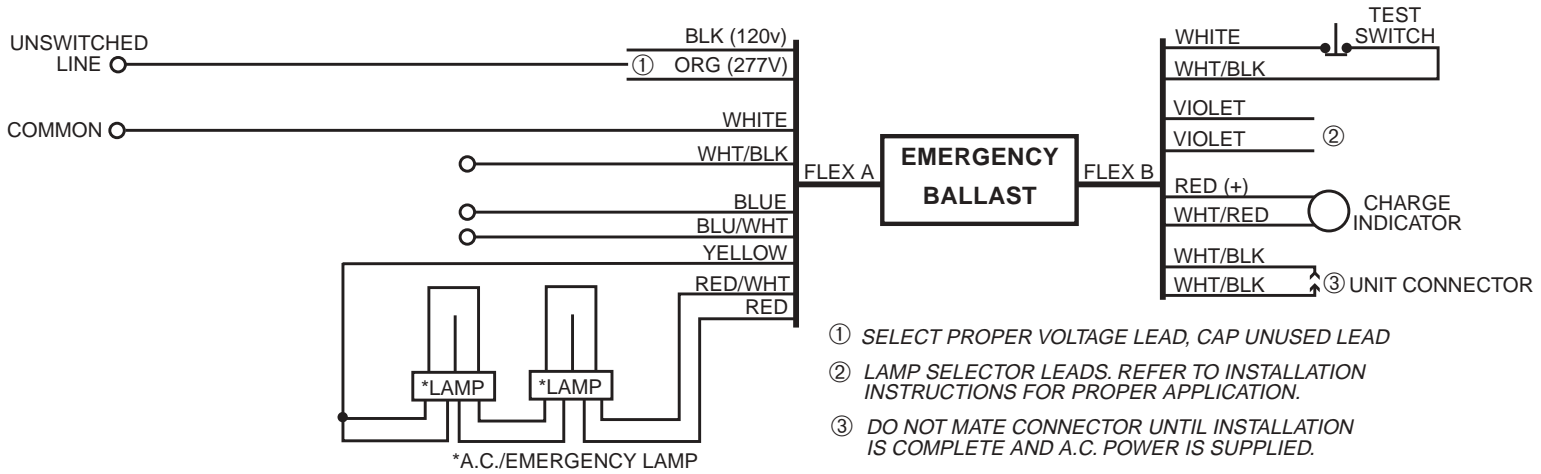

TWO LAMP EMERGENCY OPERATION ONLY

NOTE: Operating lamps in EMERGENCY MODE ONLY for extended periods of time may reduce lamp life.