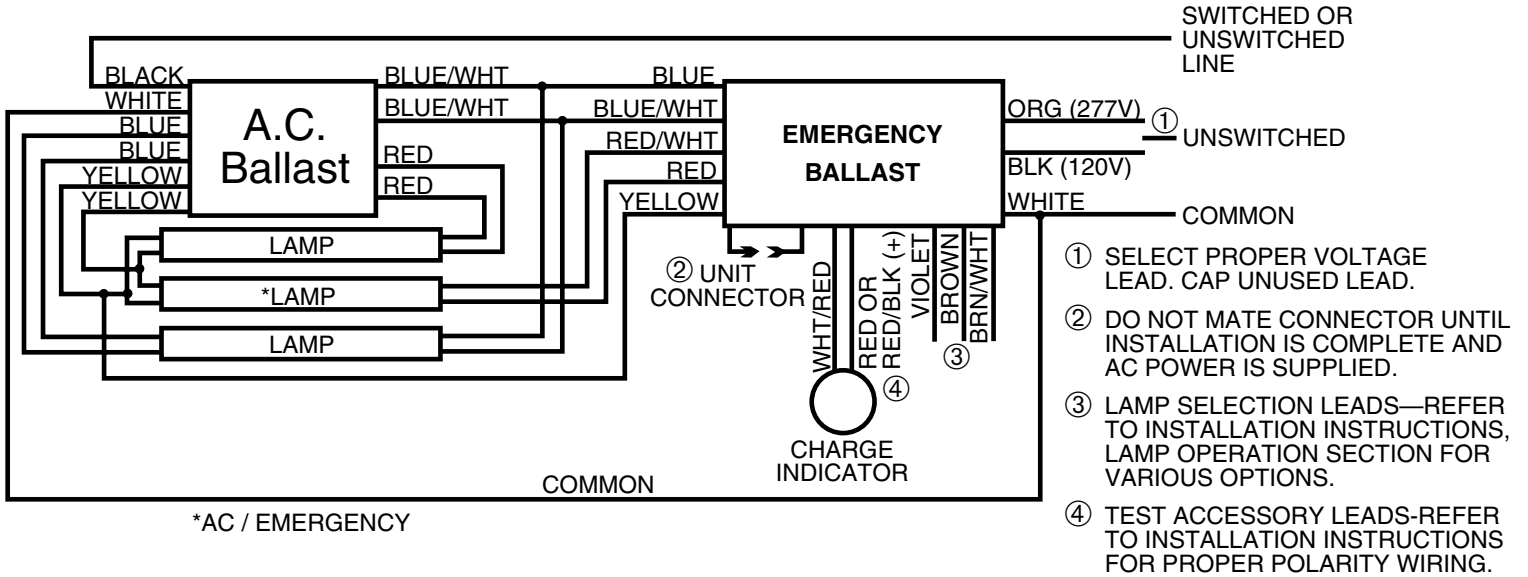

## THREE LAMP RAPID START BALLAST

3LRSB\_160