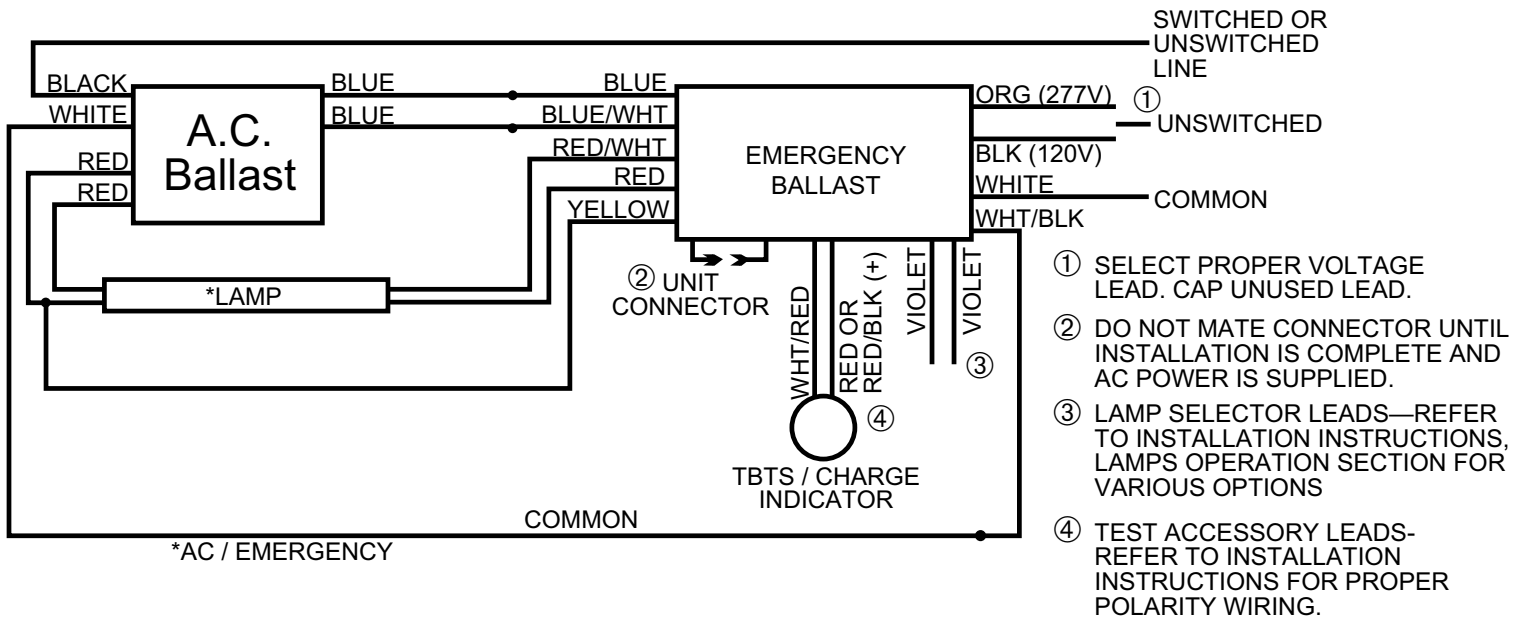

ONE LAMP RAPID START BALLAST

1LRSB_D

NOTES

Wiring and Troubleshooting Tips are available on-line at <http://www.iotaengineering.com/wiringtips.pdf>

IOTA
ENGINEERING, L.L.C.