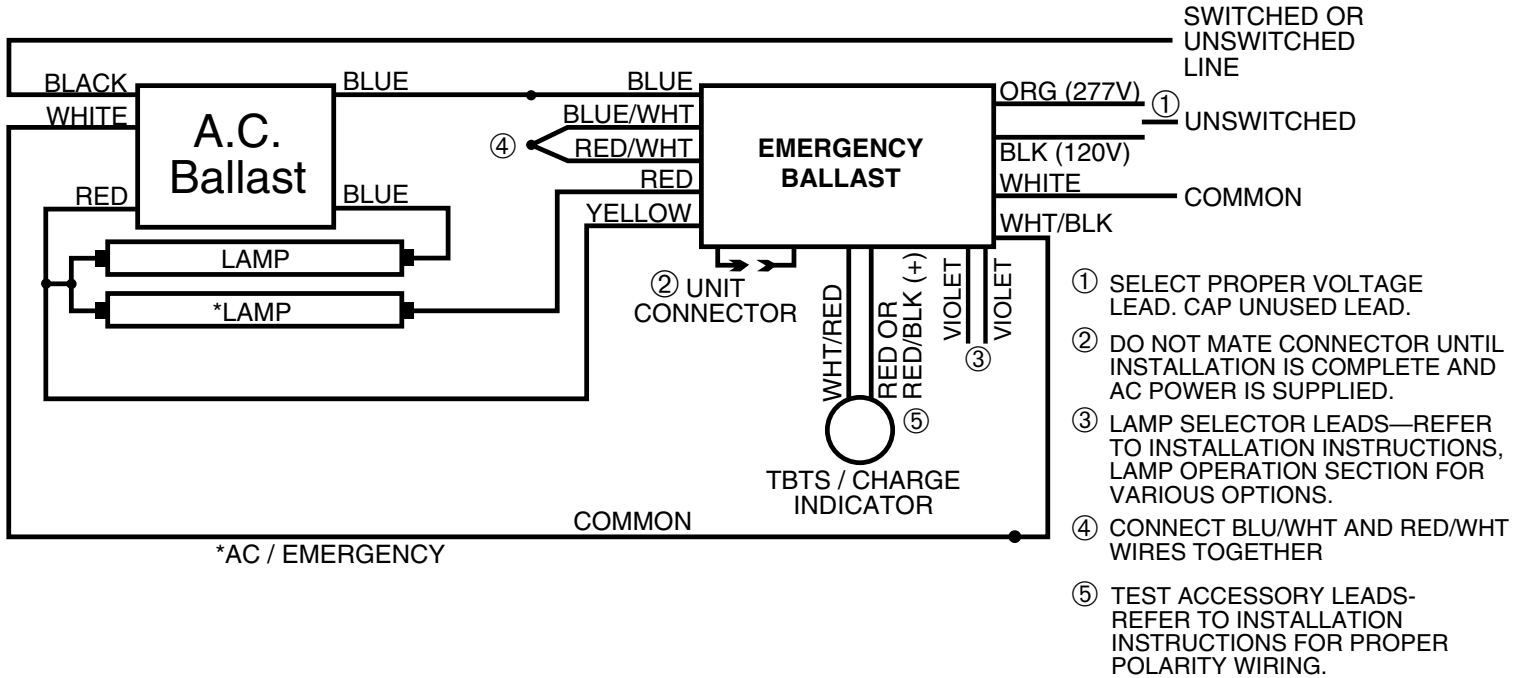

TWO LAMP INSTANT START BALLAST

2LISB_2_D

NOTES

Wiring and Troubleshooting Tips are available on-line at <http://www.iotaengineering.com/wiringtips.pdf>

IOTA
ENGINEERING, L.L.C.